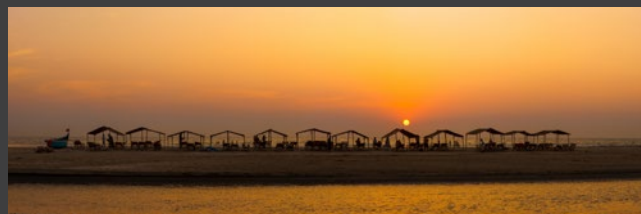

Stengærde (stone dyke)
Sweden (2004) • panorama

Midnight
Ammassalik fiord, Greenland (2012)

Bronze award winner
EPSON pano award 2013

Mandrem Beach
Goa, India (2012)

Bronze award winner
EPSON pano award 2012

Sunset at Mandrem Beach
Goa, India (2012)

Relax
Goa, India (2012)

Isbjerg med hul (iceberg with hole)
Scoresbysund, Greenland (2007)

Bronze award winner
EPSON pano award 2013

Sidste lys (last light)
Angmassalik fiord, Greenland (2012)