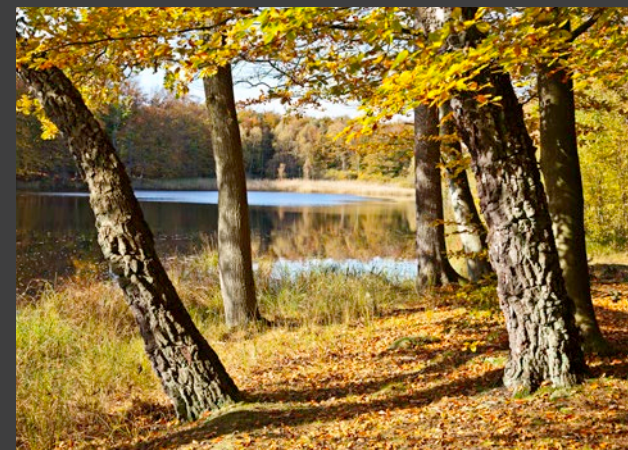

Efterår (Autumn)
Teglstrup hegn, Denmark (2010)