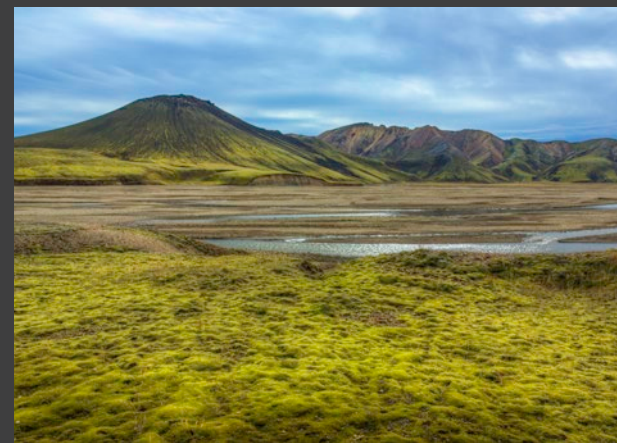

Kontinentaldrift (Continental drift)
Pingvellir sletten, Iceland (2011)

Strokkur geyser
Iceland (2006)

Seljalandfoss
Iceland (2006)

Nordlys (Northern light)
Iceland (2012)

Bløde lavamarker (soft lava fields)
Iceland (2012)