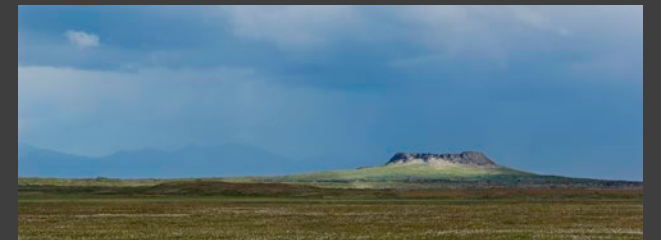

Første lys (First light)
Skagen, Danmark (2007)

Klitter (dunes)
Vestkysten, Danmark (2004)

Bølge (Wave)
Vestkysten, Danmark (2013)

Råbjerg mile
Danmark (2011)

Bronze award winner
EPSON pano award 2013

Aftenlys ved Skagen (Evening light at Skagen)
Danmark (2011)

Magic moment
Kerlingafjöll, Iceland (2011)

Bronze award winner
EPSON pano award 2012

Rainbow
Iceland (2006)

Lava fields
Iceland (2006) • panorama

Eldborg
Eldborg Crater, Iceland (2006)

Laugavatn
Iceland (2006)

Seydisfjörður
Iceland (2006)

Lava falls
Iceland (2006)

Waves
Iceland (2006)

Tunnel View
Yosemite Valley, USA (2010)

Birk i aftenlys (Birches in evening light)
Sweden (2006) • panorama

Silver award winner
EPSON pano award 2012