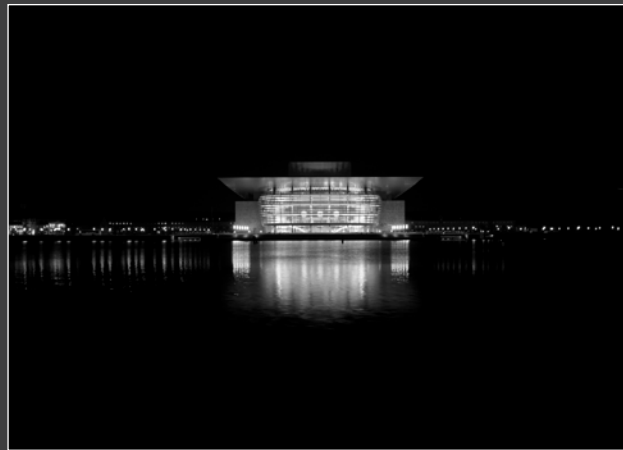

Gefion front
Copenhagen, Denmark

Gefion
Copenhagen Denmark

Operaen (The Opera frontview)
Copenhagen Denmark

Operaen (The Opera sideview)
Copenhagen Denmark

Silhuet af Kronborg
Helsingør, Denmark (2006)

Hammershus
Bornholm, Denmark (2010)