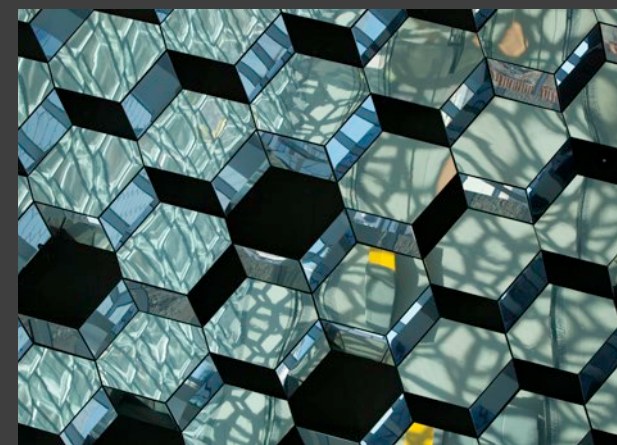

Harpa
Loftet i Harpa, Reykjavíks kulturhus
Iceland (2012)