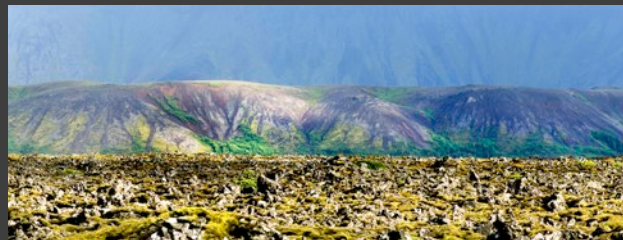

Gallery

HENRIK SCHURMANN

Collection

Panorama format

Nyhavn
Nyhavn Copenhagen, Denmark (2006)

Kronborg summer
Helsingør, Denmark

Kartoffelrækkerne (Potato rows)
Copenhagen, Denmark (2007) • panorama

Nyboder
Copenhagen, Denmark (2007)

Første lys (First light)
Skagen, Danmark (2007)

Klitter (dunes)
Vestkysten, Danmark (2004)

Bølge (Wave)
Vestkysten, Danmark (2013)

Råbjerg mile
Danmark (2011)

Bronze award winner
EPSON pano award 2013

Aftenlys ved Skagen (Evening light at Skagen)
Danmark (2011)

Magic moment
Kerlingafjöll, Iceland (2011)

Bronze award winner
EPSON pano award 2012

Rainbow
Iceland (2006)

Lava fields
Iceland (2006) • panorama

Eldborg
Eldborg Crater, Iceland (2006)

Laugavatn
Iceland (2006)

Seydisfjörður
Iceland (2006)

Lava falls
Iceland (2006)

Waves
Iceland (2006)

Tunnel View
Yosemite Valley, USA (2010)

Birk i aftenlys (Birches in evening light)
Sweden (2006) • panorama

Silver award winner
EPSON pano award 2012