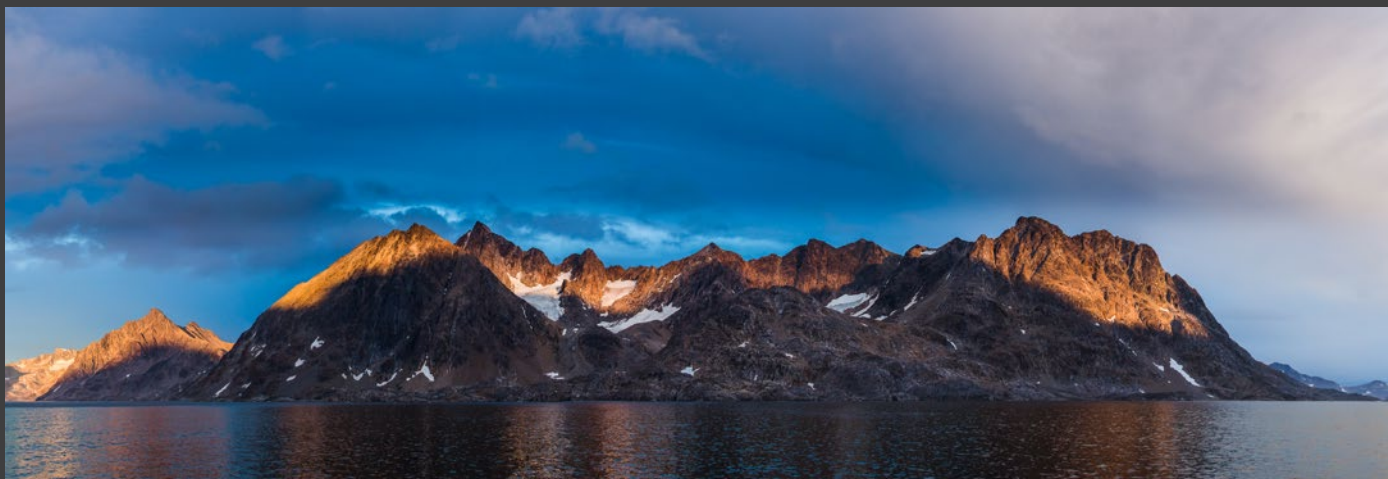

Sunset at Mandrem Beach
Goa, India (2012)

Relax
Goa, India (2012)

Isbjerg med hul (iceberg with hole)
Scoresbysund, Greenland (2007)

Bronze award winner
EPSON pano award 2013

Sidste lys (last light)
Angmassalik fiord, Greenland (2012)