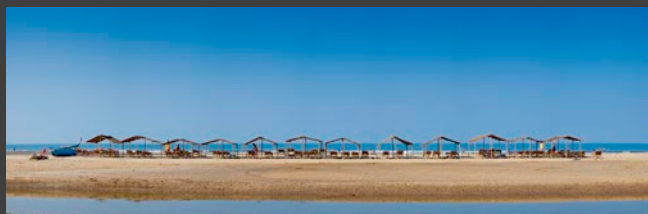

Stengærde (stone dyke)
Sweden (2004) • panorama

Midnight
Ammassalik fiord, Greenland (2012)

Bronze award winner
EPSON pano award 2013

Mandrem Beach
Goa, India (2012)

Bronze award winner
EPSON pano award 2012