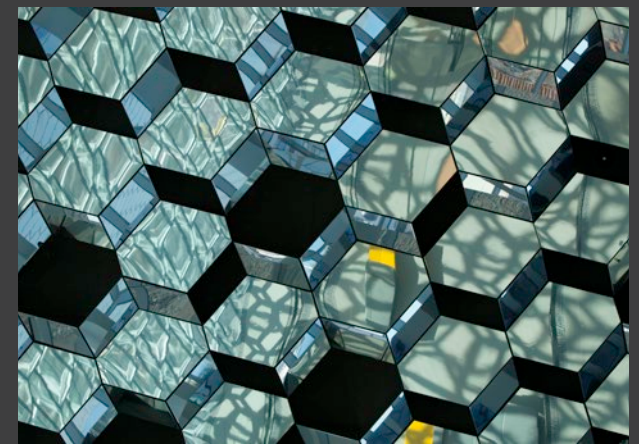

Harpa
Loftet i Harpa, Reykjaviks kulturhus (Iceland (2012)