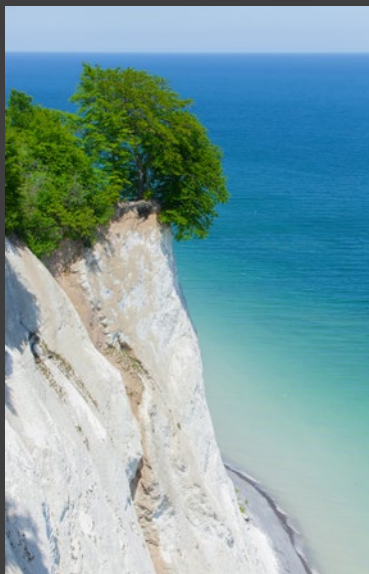

Bronze award winner  
EPSON pano award 2013

Kajak  
Denmark (2008)

Swimmer  
Denmark (2008)

Dådyr (Fallow deer)  
Denmark (2007)

Runde haver (Round gardens)  
Nærum, Denmark (2008)

Cirkulære haver (Circular gardens)  
Brøndby, Denmark (2007)