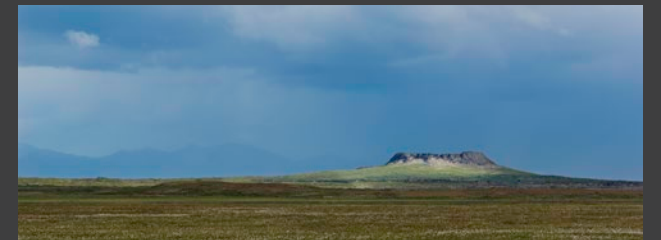

Aftenlys ved Skagen (Evening light at Skagen)  
Danmark (2011)

Magic moment  
Kerligafjoll, Iceland (2011)

Rainbow  
Iceland (2006)

Lava fields  
Iceland (2006) • panorama

Eldborg  
Eldborg Crater, Iceland (2006)

Laugavatn  
Iceland (2006)

Seydisfjörður  
Iceland (2006)

Lava falls  
Iceland (2006)

Waves  
Iceland (2006)

Tunnel View  
Yosemite Valley, USA (2010)

Birk i aftenlys (Birches in evening light)  
Sweden (2006) • panorama