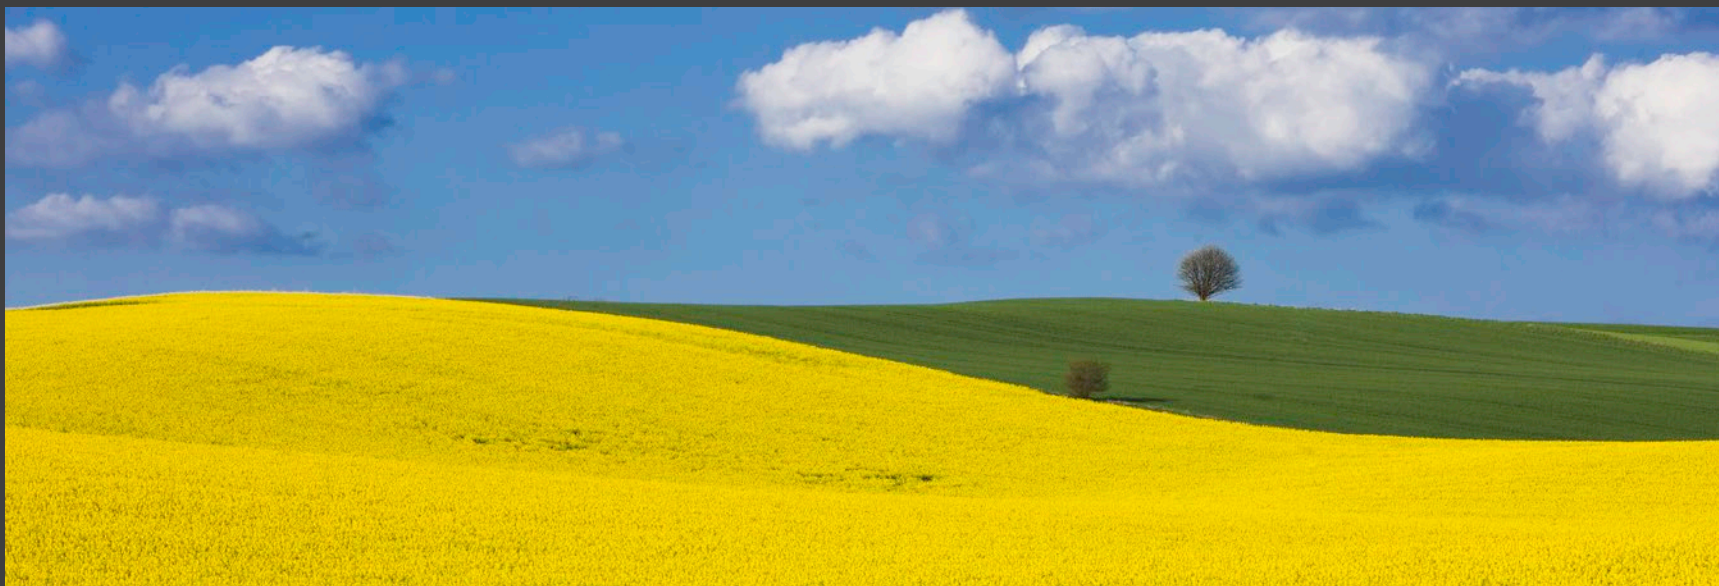

Rapsmark (Rape field)
Mols, Denmark (2008)