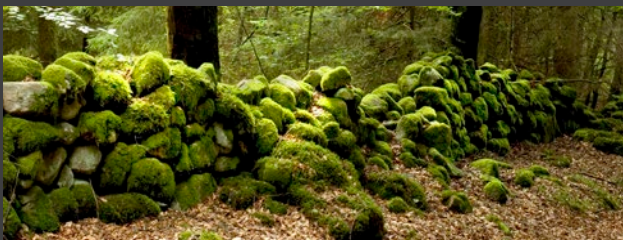

Laugavatn  
Iceland (2006)

Seydisfjörður  
Iceland (2006)

Lava falls  
Iceland (2006)

Waves  
Iceland (2006)

Tunnel View  
Yosemite Valley, USA (2010)

Birk i aftenlys (Birches in evening light)  
Sweden (2006) • panorama

Silver award winner  
EPSON pano award 2012

Polar kæruld (White Cottongrass)  
Iceland (2006) • panorama

Valmue (Poppies) • panorama

Stengærde (stone dyke)  
Sweden (2004) • panorama

Bøgestammer (Beech stems)  
Denmark (2007)