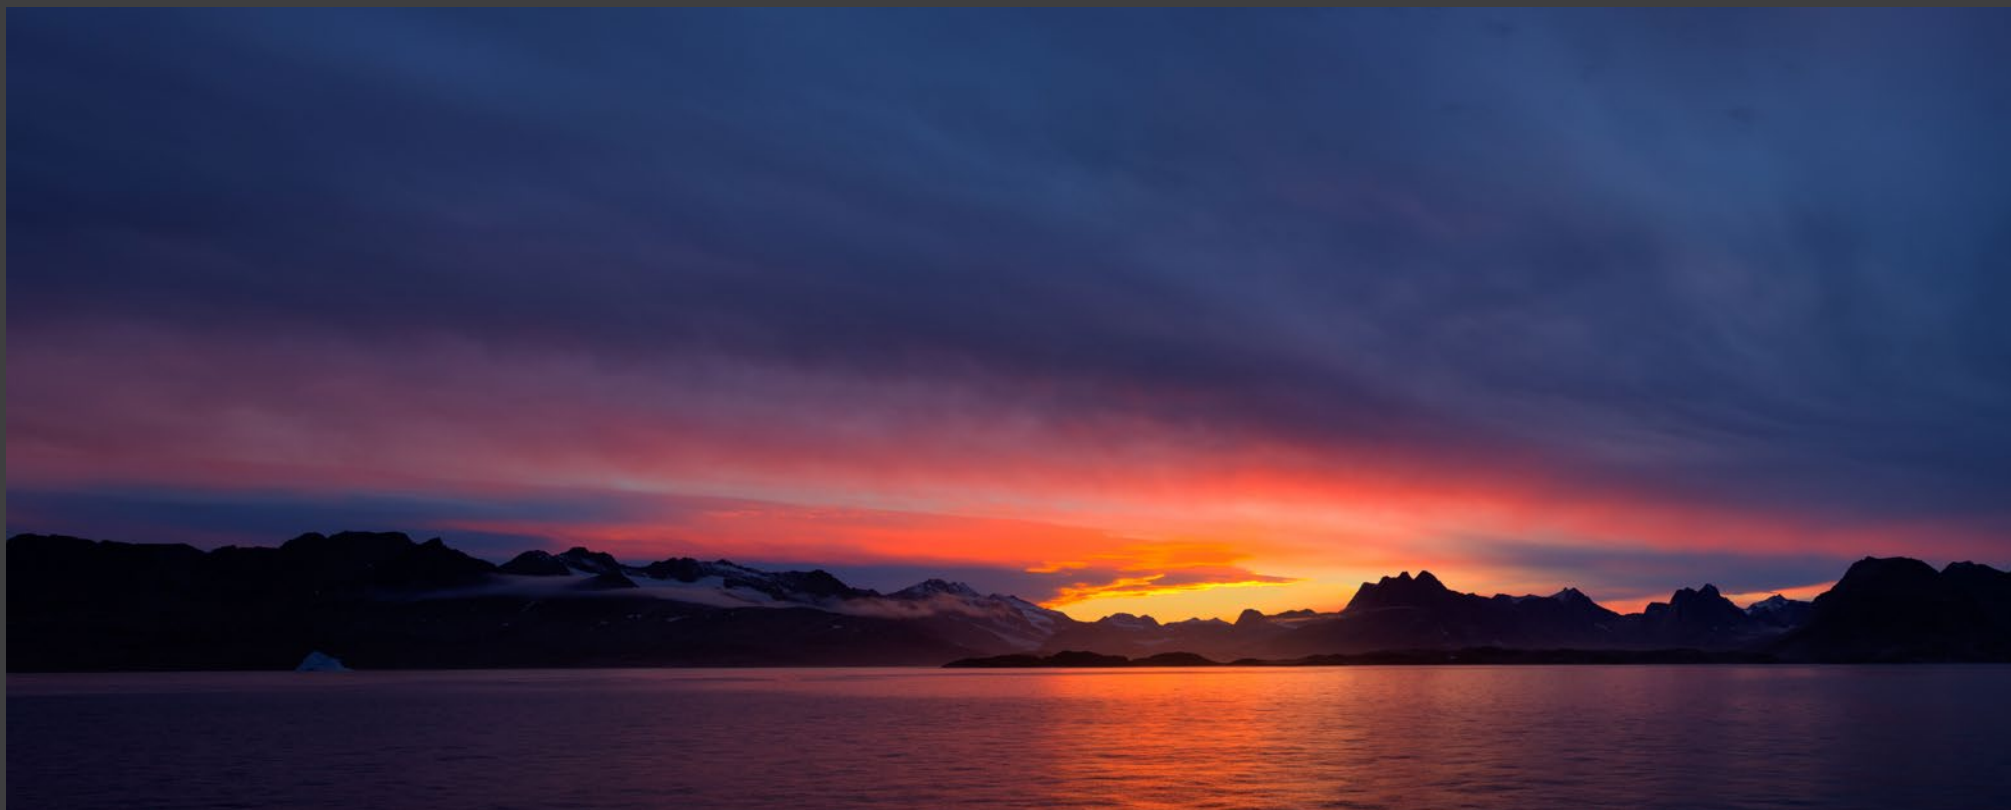

Silver award winner  
EPSON pano award 2012

Polar kæruld (White Cottongrass)  
Iceland (2006) • panorama

Valmue (Poppies) • panorama

Stengærde (stone dyke)  
Sweden (2004) • panorama

Bøgestammer (Beech stems)  
Denmark (2007)