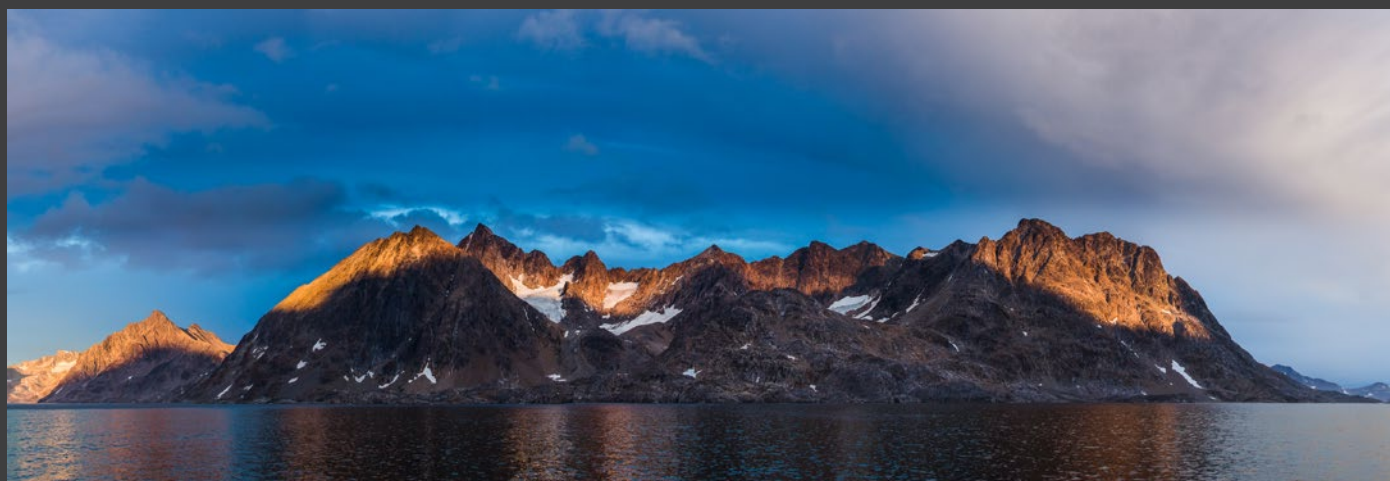

Midnight  
Ammassalik fiord, Greenland (2012)

Bronze award winner  
EPSON pano award 2013

Mandrem Beach  
Goa, India (2012)

Bronze award winner  
EPSON pano award 2012

Sunset at Mandrem Beach  
Goa, India (2012)

Relax  
Goa, India (2012)

Isbjerg med hul (iceberg with hole)  
Scoresbysund, Greenland (2007)

Bronze award winner  
EPSON pano award 2013

Sidste lys (last light)  
Angmassalik fiord, Greenland (2012)

Bronze award winner  
EPSON pano award 2013