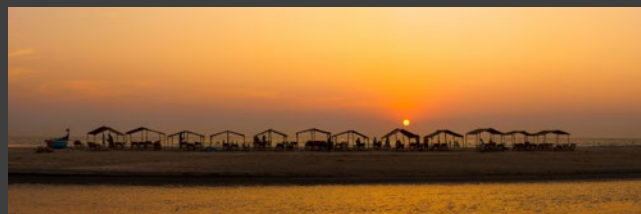

Sunset at Mandrem Beach
Goa, India (2012)