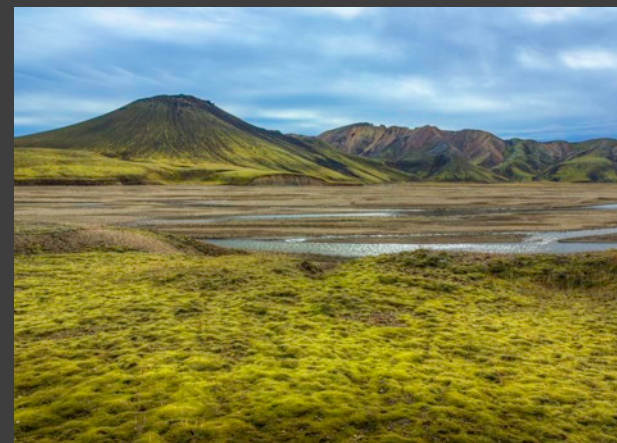

Kontinentaldrift (Continental drift)  
Pingvellir sletten, Iceland (2011)

Strokkur geyser  
Iceland (2006)

Seljalandfoss  
Iceland (2006)

Nordlys (Northern light)  
Iceland (2012)

Bløde lavamarker (soft lava fields)  
Iceland (2012)