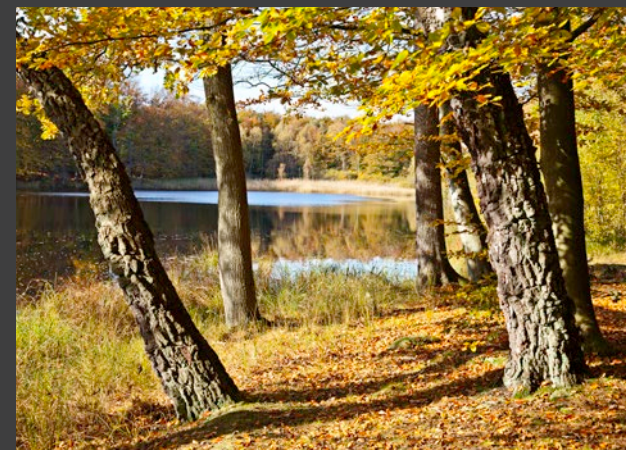

Efterår (Autumn)
Teglstrup hegn, Denmark (2010)